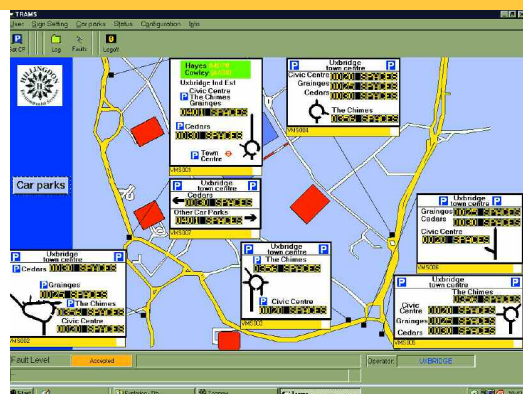

Gateshead - Sage

- 5 car park VMS
- 4 car parks
- TRAMS installation

Heworth

- 2 car park VMS
- 2 car parks
- TRAMS installation

Stirling Council

Stirling

- 3 car park VMS
- 3 car parks
- TRAMS installation

Uxbridge TRAMS screen display.

Car park sign for Sage, Gateshead.